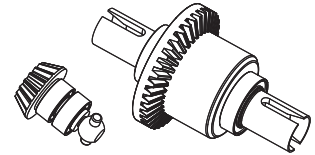

**500405362** Differenzial vorne komplett  
Diff complete front

**500405355** Schrauben-Set „X10EB“  
Screw set "X10EB"

**500405359** Mittelantriebswelle  
Main drive shaft

**500405363** Differenzial hinten komplett  
Diff complete rear

**500405356** Motorhalter  
Engine mount

**500405360** Servosaver/Lenkeinheit  
Servosaver/steering set

**500405364** Motorritzel 19 Z  
Pinion gear 19 T

**500405357** Kugellager-Set  
Ball bearing set

**500405361** Rutschkupplung-Set +  
Zahnrad  
Slipper clutch set + gear