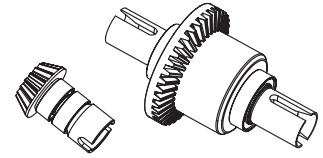

**500405353** 4x Obere Querlenkerhalter v/h  
4x Upper turnbuckle holder f/r

**Ersatzteile • Spare parts**

**500405354** 2x Achsschenkel-Set vorne  
2x Front hub set

**500405358** Chassis/Anbauteile-Set  
Chassis plates replacement set

**500405362** Differenzial vorne komplett  
Diff complete front

**500405355** Schrauben-Set „X10EB“  
Screw set "X10EB"

**500405359** Mittelantriebswelle  
Main drive shaft

**500405363** Differenzial hinten komplett  
Diff complete rear