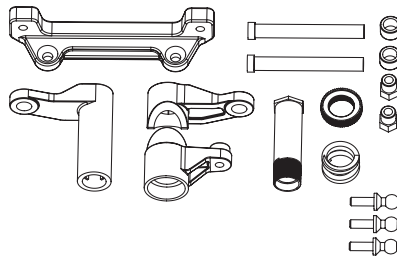

**500405343** 4x Radmitnehmer-Set  
4x Wheel nut set

**500405347** 7x Gestänge-Set  
7x Full turnbuckle set

**500405351** Querlenker Set + Halter v/h  
Suspension arm + holder f/r

**500405344** Querlenkerhalter Set v/unt.  
Suspension arm holder set  
f/low.

**500405353** 4x Obere Querlenkerhalter v/h  
4x Upper turnbuckle holder f/r

**Ersatzteile • Spare parts**

**500405354** 2x Achsschenkel-Set vorne  
2x Front hub set

**500405358** Chassis/Anbauteile-Set  
Chassis plates replacement set

**500405362** Differenzial vorne komplett  
Diff complete front

**500405355** Schrauben-Set „X10EB“  
Screw set "X10EB"

**500405359** Mittelantriebswelle  
Main drive shaft

**500405363** Differenzial hinten komplett  
Diff complete rear

**500405356** Motorhalter  
Engine mount

**500405360** Servosaver/Lenkeinheit  
Servosaver/steering set

**500405364** Motorritzel 19 Z  
Pinion gear 19 T

**500405357** Kugellager-Set  
Ball bearing set

**500405361** Rutschkupplung-Set +  
Zahnrad  
Slipper clutch set + gear